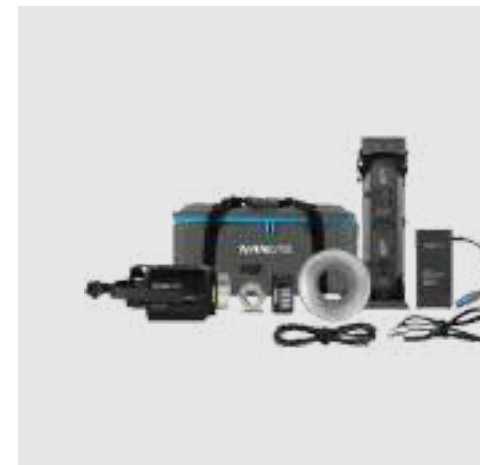

NANLITE FORZA 300 BI-COLOR LED