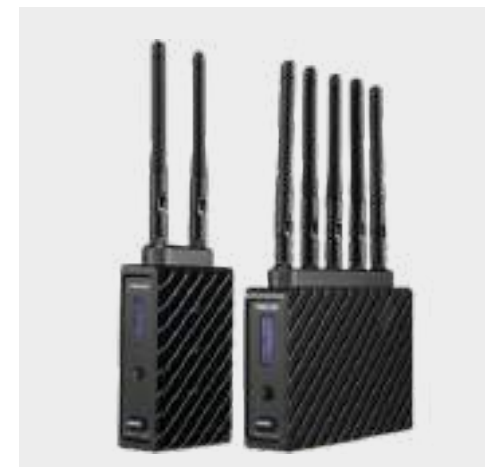

TERADEK BOLT 6 LT 750 3G-SDI/HDMI
TRANSMITTER/RECEIVER KIT